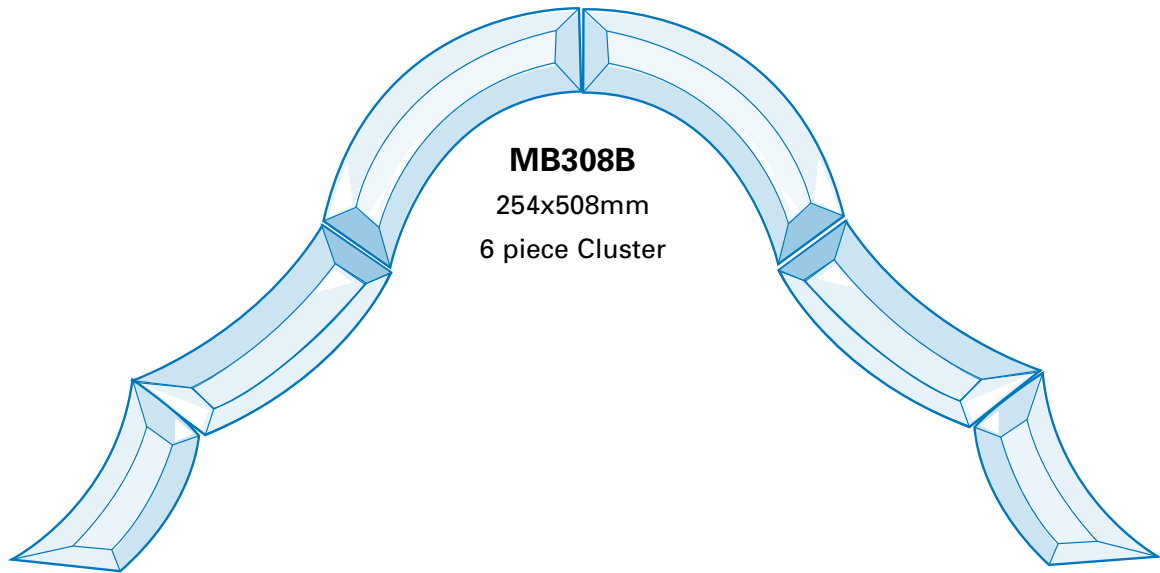

Product Code	Page Number	List price
MB111A	3	£7.99
MB111B	3	£7.99
MB111C	3	£7.99
MB111D	3	£7.99
MB111E	3	£7.99
MB111F	3	£7.99
MB111G	3	£7.99
MB111H	3	£7.99
MB111I	3	£7.99
MB111J	3	£7.99
MB111K	3	£7.99
MB111L	3	£7.99
MB111M	3	£7.99
MB111N	3	£7.99
MB111O	3	£7.99
MB111P	3	£7.99
MB111Q	3	£7.99
MB111R	3	£7.99
MB111S	3	£7.99
MB111T	3	£7.99
MB111U	3	£7.99
MB111V	3	£7.99
MB111W	3	£7.99
MB111X	3	£7.99
MB111Y	3	£7.99
MB111Z	3	£7.99
MB254BL	7	£20.51
MB254BR	7	£20.51
MB254GR	7	£20.51
MB308B	4	£61.96
MB259	4	£39.95
MB259.1	4	£39.95
MB708	5	£18.22
MB709	5	£14.55
MB710	5	£38.72
MB711	6	£49.28
MB900	6	£33.54
MB94.1	6	£44.50
MB58.1BL	7	£10.87
MB58.1BR	7	£10.87
MB58.1GR	7	£10.87

# Bevel Clusters

**MB308B**  
254x508mm  
6 piece Cluster

**MB259**  
135x830mm  
13 piece Cluster

**MB259.1**  
135x830mm  
13 piece Cluster

**MB708**  
408x72mm  
5 piece Cluster

**MB708A**  
Joining Piece