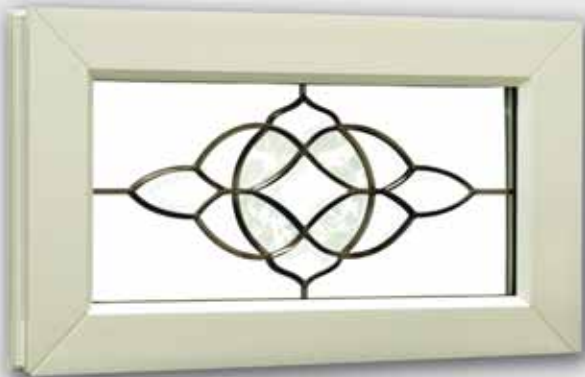

SPANISH ICE TOPLIGHTS AND FANLIGHTS

Hermosa