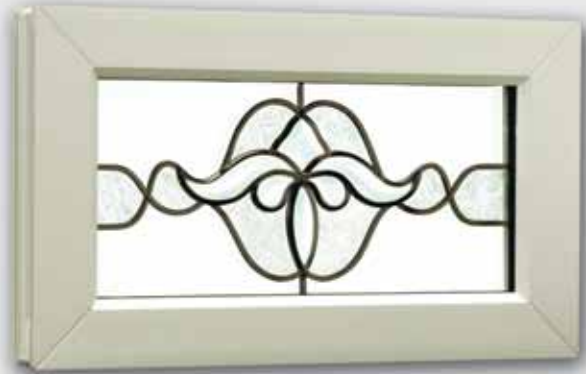

SPANISH ICE TOPLIGHTS AND FANLIGHTS

Del Rio