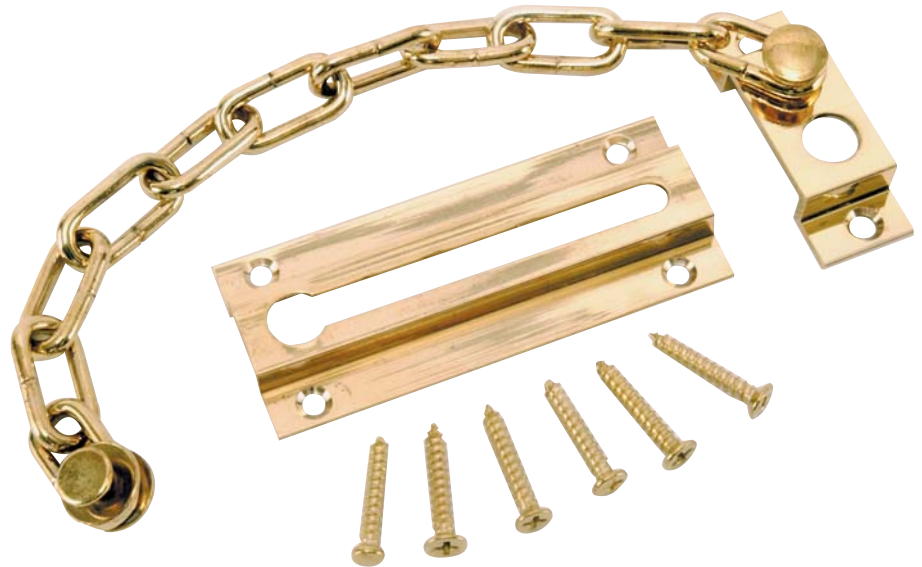

Be safe while you are in

Door Chains are ideal security devices to help you whilst you are at home. But not all chains are the same... Cheap chains have weak links or thin metal which can be broken easily. Our chains are Trade specified and withstand a minimum 200nm of breaking force. Both chain types are available in Brass and Chrome finish.

For even greater security

Door restrictors do not rely on chains for their strength. They are produced from solid metal which offers the ultimate in door step restriction security. These type of security devices are the device of choice in the likes of high class hotels throughout the world as they offer total peace of mind. Door restrictors are available in Brass and Chrome finish.